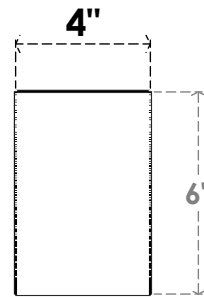

ITEM NUMBER: BRCPC040X06000X06000TRA

4"W X 6"D X 6"H TRADITIONAL ARCHITECTURAL GRADE PVC CLOSED KNEE BRACE

SIDE PROFILE

FRONT PROFILE

ISOMETRIC

EKENA MILLWORK
2300 WEST MAIN ST.
CLARKSVILLE, TX 75426
TOLL FREE: 866-607-0453
WWW.EKENAMILLWORK.COM