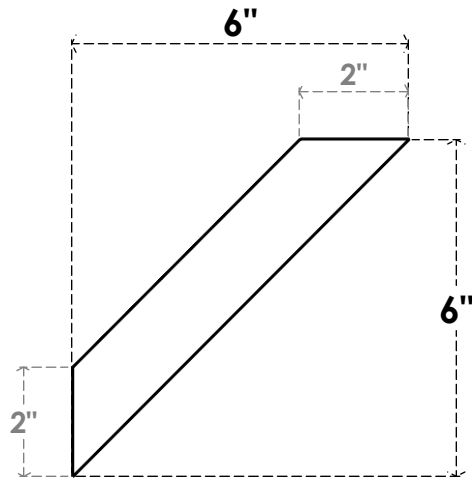

ITEM NUMBER: BRCPC040X06000X06000TRA

4"W X 6"D X 6"H TRADITIONAL ARCHITECTURAL GRADE PVC CLOSED KNEE BRACE

SIDE PROFILE

FRONT PROFILE

ISOMETRIC

EKENA MILLWORK
2300 WEST MAIN ST.
CLARKSVILLE, TX 75426
TOLL FREE: 866-607-0453
WWW.EKENAMILLWORK.COM